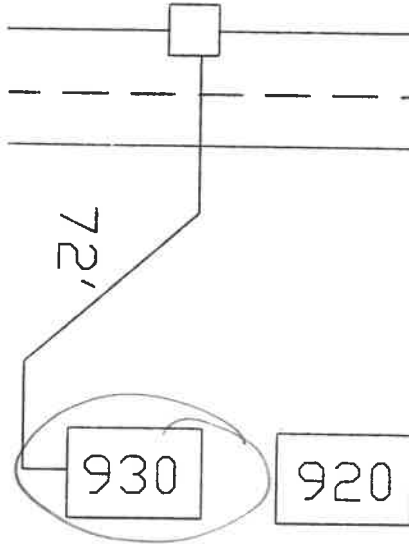

INDIANA

50 KVA P.M.

GAS CO.  
TELEPHONE

42'

72'

PUT IN CONDUIT BY BACK DOOR

MELODY LN.

INSTALL 4/0 UDG DROP  
FOR BOTH HOUSES

501103

GLENWOOD AVE

**Napoleon Power & Light**

1775 Industrial Drive Napoleon, Ohio

ITEM 920, 930 MELODY LN.

DATE 7/2/92 W.O.# J.O.# .011103 DRAWN BY JRK